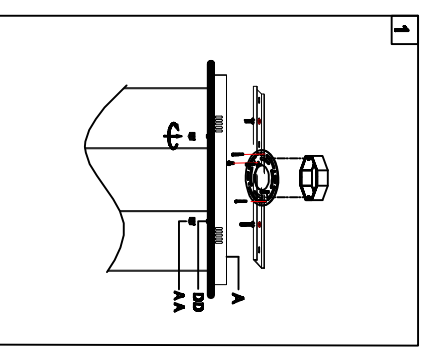

Trade Mark:  
CRYSTAL WORLD INC

Product Name: Pendant lamp  
Model : 7121P20-4-601  
120Vac, 60Hz, AC ONLY  
Lamp size: L20" \* W6" \* H14" ~ H132"

## PENDANT LAMP ASSEMBLY INSTRUCTIONS

1. Place fixture(A) onto mounting screws (DD), secure with cap nuts (AA).

**Hardware Used**

AA Cap nut	⊖	X 2
DD Mounting screw		X 2

2. Lighting bulbs (not included).

**120V LED**  **4\*16W**  
**DIMMABLE (3000K)**