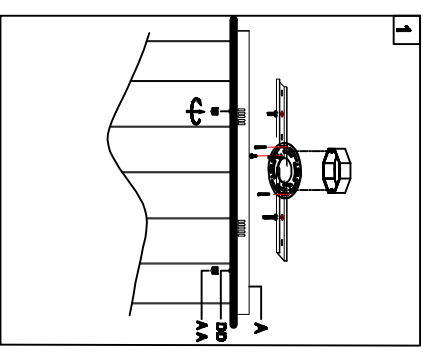

Trade Mark:  
CRYSTAL WORLD INC

Product Name: Pendant lamp  
Model : 7121P30-7-601  
120Vac, 60Hz, AC ONLY  
Lamp size: L:30"W6"H14"-H132"

## PENDANT LAMP ASSEMBLY INSTRUCTIONS

1. Place fixture(A) onto mounting screws (DD), secure with cap nuts (AA).