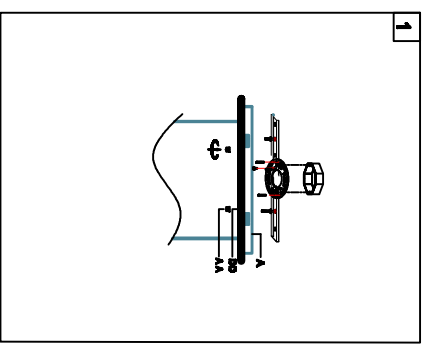

Trade Mark:
CRYSTAL WORLD INC

Product Name: Pendant lamp
Model : 7122P12-3-601
120Vac, 60Hz,AC ONLY
Lamp size:D12"*H14"*H132"

PENDANT LAMP ASSEMBLY INSTRUCTIONS

1. Place fixture(A) onto mounting screws (DD), secure with cap nuts (AA).

Hardware Used

AA Cap nut	⊖	X 2
DD Mounting screw		X 2

2. Lighting bulbs (not included).
120V LED 3*5W
DIMMABLE (3000K)