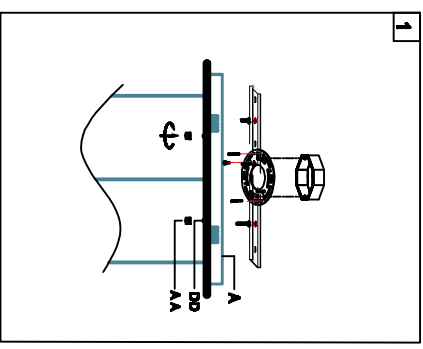

Trade Mark:
CRYSTAL WORLD INC

Product Name: Pendant Lamp
Model : 713LPLP-3-001
120VAC, 60Hz/AC ONLY
Lamp dimmable with 3*5W

PENDANT LAMP ASSEMBLY INSTRUCTIONS

1. Place fixture(A) onto mounting screws (DD), secure with cap nuts (AA).

Hardware Used

AA Cap nut X 2
 DD Mounting screw X 2

2. Lighting bulbs (not included).

120V LED  **3*5W**
DIMMABLE (3000K)