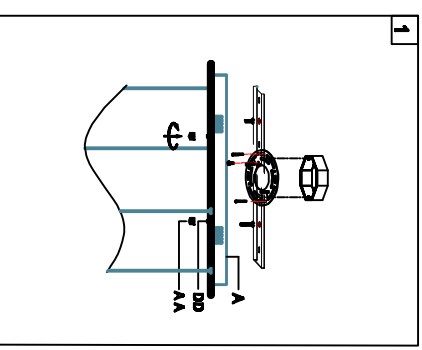

Trade Mark:
CRYSTAL WORLD INC

Product Name: Pendant lamp
Model : 7122P20-4-601
120Vac, 60Hz,AC ONLY
Lamp size:1.20#6**H114**H132****

PENDANT LAMP ASSEMBLY INSTRUCTIONS

1. Place fixture(A) onto mounting screws (DD), secure with cap nuts (AA).

Hardware Used

AA Cap nut X 2
 DD Mounting screw X 2

2. Lighting bulbs (not included).

120V LED 4*5W
DIMMABLE (3000K)