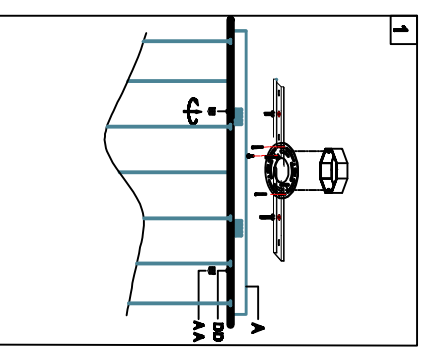

Trade Mark:  
CRYSTAL WORLD INC

Product Name: Pendant lamp  
Model : 7122P38-7-601  
120Vac, 60Hz, AC ONLY  
Lamp size: L:38" \* W:6" \* H14" ~ H132"

## PENDANT LAMP ASSEMBLY INSTRUCTIONS

1. Place fixture(A) onto mounting screws (DD), secure with cap nuts (AA).