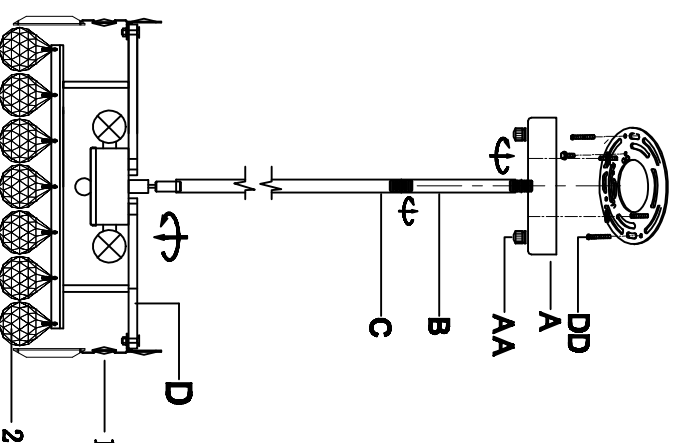

Trade Mark:
CRYSTAL WORLD INC

Product Name: Ceiling lamp
Model :8005P12C-S
120Vac, 60HZ,AC ONLY
Lamp size:L 12"XW12"XH65"

PENDANT LAMP ASSEMBLY INSTRUCTIONS

- 1.Place fixture(A)onto mounting screws (DD),secure with cap nuts (AA).
- Please fix (A) with (B),(B) with (C),(C) with (D),
- 2.PLEASE WEAR GLOVES WHEN YOU HANGING THE CRYSTAL.
- 3.ALL THE CRYSTAL BALL ARE 40#.
- 4.Install light bulbs (not Included),Use 120V E12  4*40W Max.