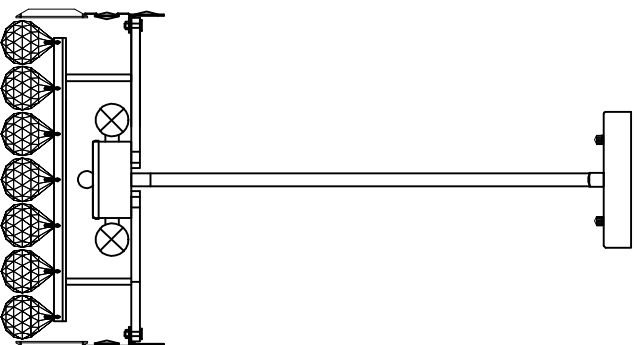

Trade Mark:
CRYSTAL WORLD INC

Product Name: Ceiling lamp
Model :8005P12C-S
120Vac, 60HZ,AC ONLY
Lamp size:L 12"XW12"XH65"

PENDANT LAMP ASSEMBLY INSTRUCTIONS

- 1.Place fixture(A)onto mounting screws (DD),secure with cap nuts (AA).
- Please fix (A) with (B),(B) with (C),(C) with (D),
- 2.PLEASE WEAR GLOVES WHEN YOU HANGING THE CRYSTAL.
- 3.ALL THE CRYSTAL BALL ARE 40#.
- 4.Install light bulbs (not Included),Use 120V E12  4*40W Max.