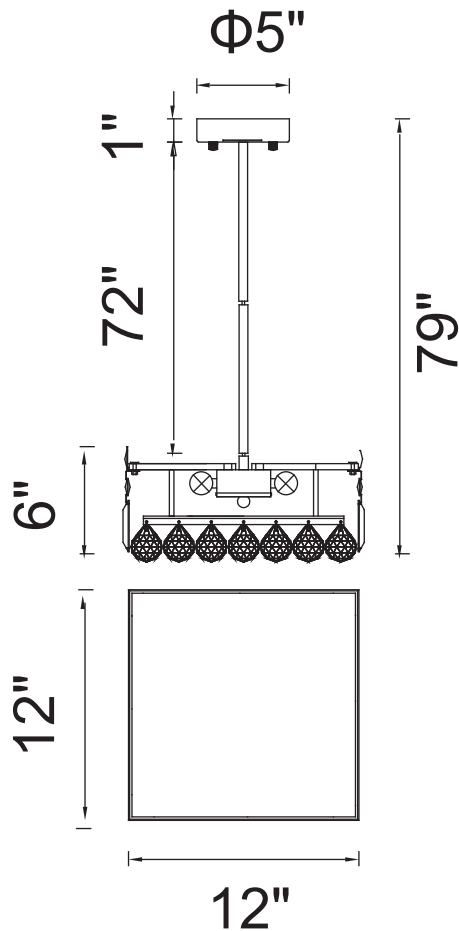

CWI LIGHTING

BRIGHTER LIVING. SIMPLIFIED.

PROJECT: _____

FIXTURE TYPE: _____

LOCATION: _____

CONTACT/PHONE: _____

Item	8005P12C-S
Collection	COLOSSEUM
Finish	Chrome
Glass	-----
Crystal	Clear
Input	120V AC,60HZ,AC

Shade	-----
Length/Dia.	12"
Width/Ext.	12"
Height	6"
Maximum	79"
Lumens	-----

Light Source	E12
Bulb Info.	4×60W
Included	-----
Dimmable	No
Color	-----
Weight	