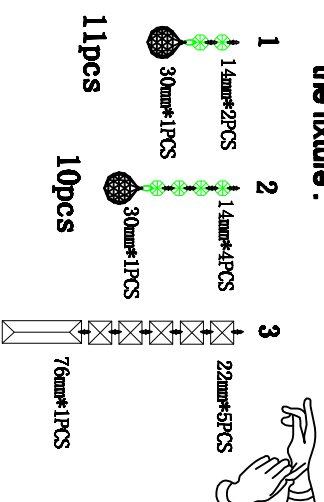

Trade Mark:
CRYSTAL WORLD INC

Product Name: Wall lamp
Model :8021W11C
120V/ac, 60Hz,AC ONLY
Lamp Size:W11"xH11"xE7"

WALL LAMP ASSEMBLY INSTRUCTIONS

1. Place fixture(A) onto Butterfly (EE).
Secure with cap nuts (AA).

Hardware Used

AA Cap nut a X 2

2. Please hang the crystal(1) (2) (3) to the fixture .

3. Install light bulbs (not included).

Use bulb
120V E12 2*40W Max.