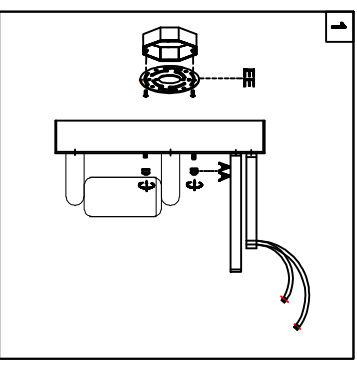

Trade Mark:
CRYSTAL WORLD INC

Product Name: Wall lamp
Model :8021W11C
120V/ac, 60Hz,AC ONLY
Lamp Size:W11"xH11"xE7"

WALL LAMP ASSEMBLY INSTRUCTIONS

1. Place fixture(A) onto Butterfly (EE).
Secure with cap nuts (AA).

Hardware Used

AA Cap nut a X 2

2. Please hang the crystal(1) (2) (3) to the fixture .

3. Install light bulbs (not included).

Use bulb
120V E12 2*40W Max.