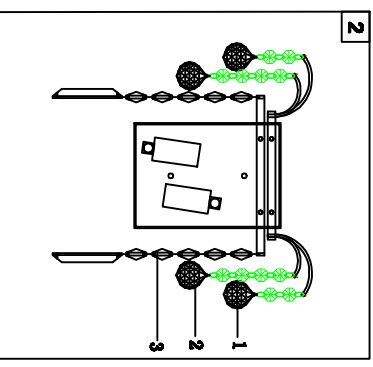

Trade Mark:
CRYSTAL WORLD INC

Product Name: Wall lamp
Model :8021W11C
120V/ac, 60Hz,AC ONLY
Lamp Size:W11"xH11"xE7"

WALL LAMP ASSEMBLY INSTRUCTIONS

1. Place fixture(A) onto Butterfly (EE).
Secure with cap nuts (AA).

Hardware Used

AA Cap nut a X 2

2. Please hang the crystal(1) (2) (3) to the fixture .

3. Install light bulbs (not included).

Use bulb
120V E12 2*40W Max.