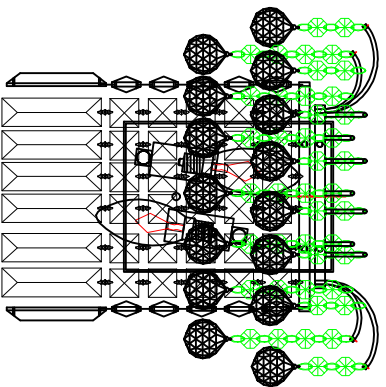

Trade Mark:
CRYSTAL WORLD INC

Product Name: Wall lamp
Model :8021W11C
120V/ac, 60Hz,AC ONLY
Lamp Size:W11"xH11"xE7"

WALL LAMP ASSEMBLY INSTRUCTIONS

1. Place fixture(A) onto Butterfly (EE).
Secure with cap nuts (AA).

Hardware Used

AA Cap nut a X 2

2. Please hang the crystal(1) (2) (3) to the fixture .

3. Install light bulbs (not included).

Use bulb
120V E12 2*40W Max.