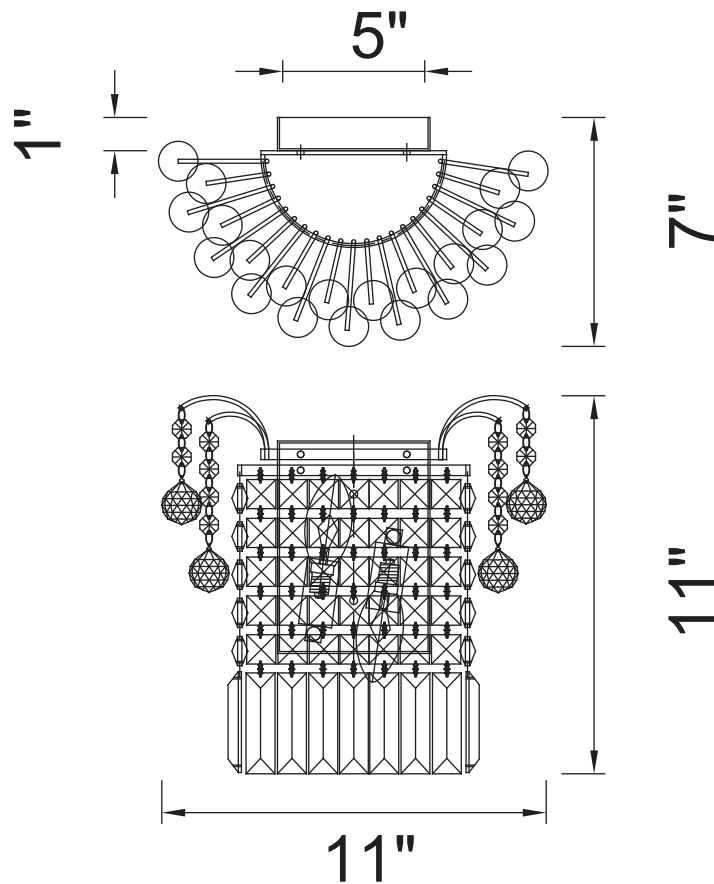

CWI LIGHTING

BRIGHTER LIVING. SIMPLIFIED.

PROJECT: _____

FIXTURE TYPE: _____

LOCATION: _____

CONTACT/PHONE: _____

Item	8021W11G
Collection	PRISM
Finish	Gold
Glass	-----
Crystal	Clear
Input	120V AC,60HZ,AC

Shade	-----
Length/Dia.	11"
Width/Ext.	7"
Height	11"
Maximum	-----
Lumens	-----