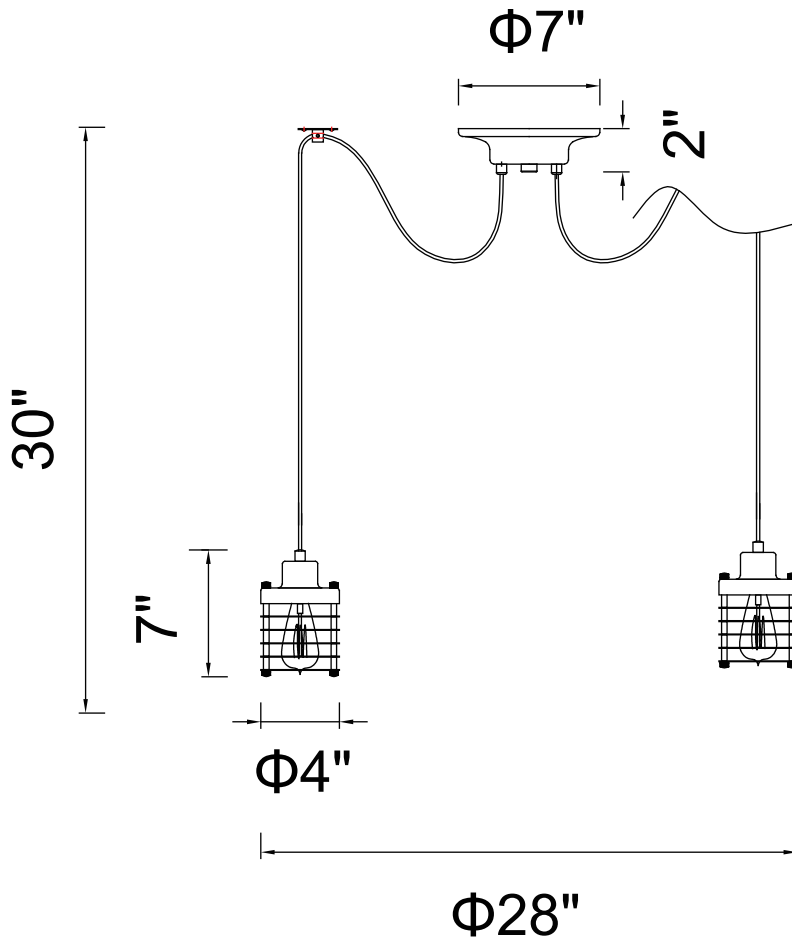

# CWI LIGHTING

BRIGHTER LIVING. SIMPLIFIED.

PROJECT: \_\_\_\_\_

FIXTURE TYPE: \_\_\_\_\_

LOCATION: \_\_\_\_\_

CONTACT/PHONE: \_\_\_\_\_

Item	9607P28-6-126
Collection	BENJI
Finish	Black
Glass	-----
Crystal	-----
Input	120V AC,60HZ,AC

Shade	-----
Length/Dia.	28"
Width/Ext.	-----
Height	7"
Maximum	30"
Lumens	-----

Light Source	E26
Bulb Info.	6×60W
Included	-----
Dimmable	No
Color	-----
Weight	-----