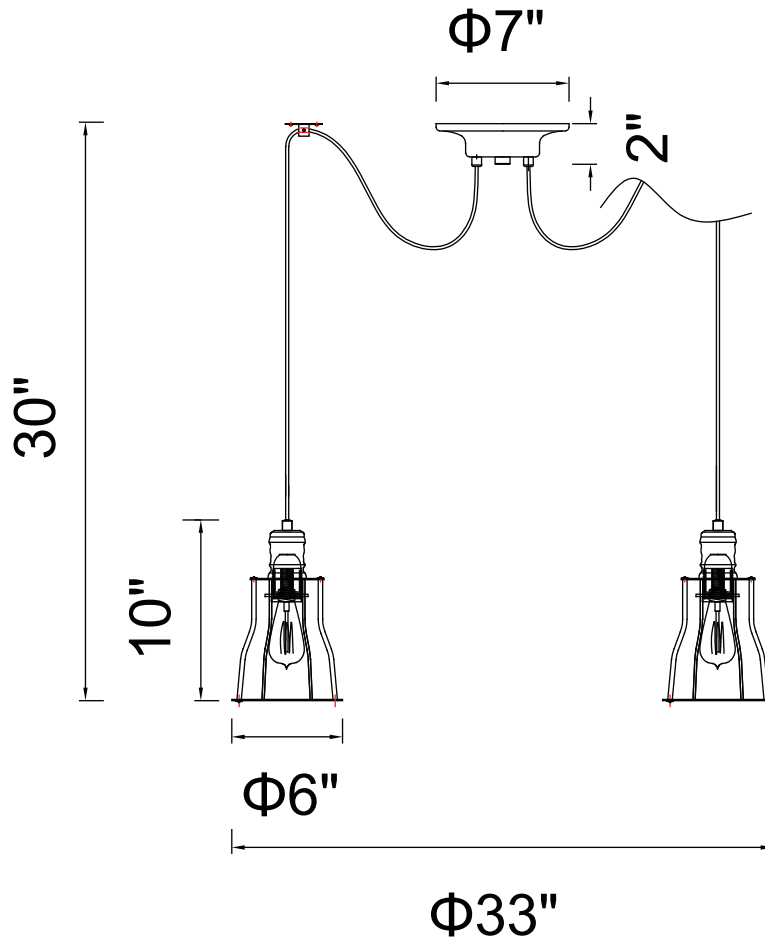

# CWI LIGHTING

BRIGHTER LIVING. SIMPLIFIED.

PROJECT: \_\_\_\_\_

FIXTURE TYPE: \_\_\_\_\_

LOCATION: \_\_\_\_\_

CONTACT/PHONE: \_\_\_\_\_

Item	9609P33-6-101
Collection	BENJI
Finish	Black
Glass	-----
Crystal	-----
Input	120V AC,60HZ,AC

Shade	-----
Length/Dia.	33"
Width/Ext.	-----
Height	10"
Maximum	30"
Lumens	-----

Light Source	E26
Bulb Info.	6×60W
Included	-----
Dimmable	No
Color	-----
Weight	