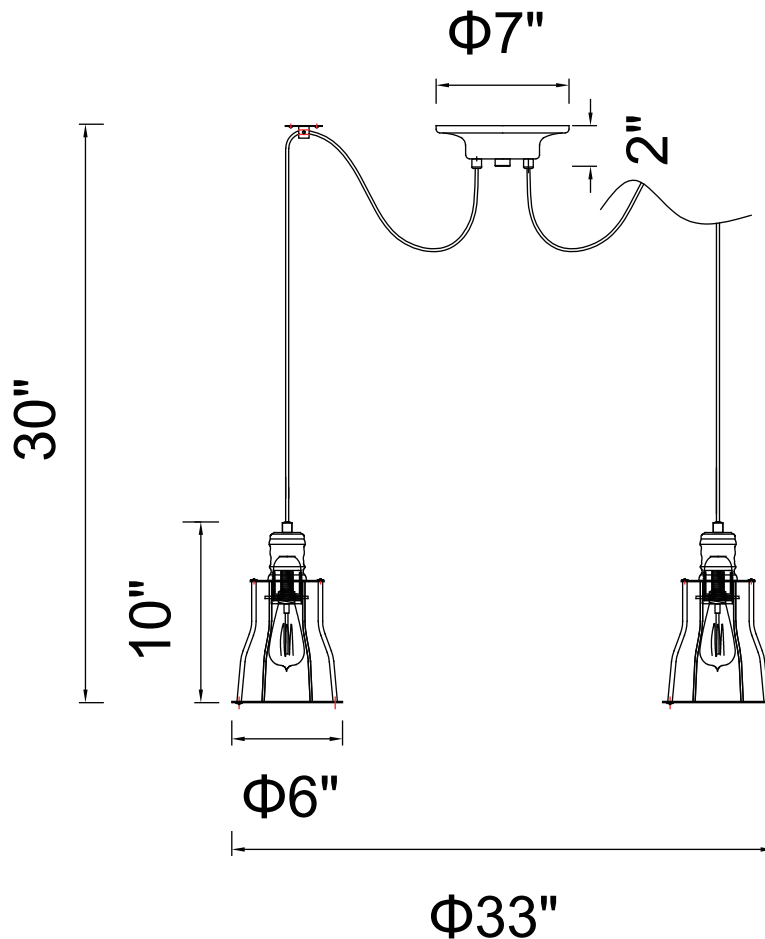

# CWI LIGHTING

BRIGHTER LIVING. SIMPLIFIED.

PROJECT: \_\_\_\_\_

FIXTURE TYPE: \_\_\_\_\_

LOCATION: \_\_\_\_\_

CONTACT/PHONE: \_\_\_\_\_

Item	9609P33-6-126
Collection	BENJI
Finish	Chocolate
Glass	-----
Crystal	-----
Input	120V AC,60HZ,AC

Shade	-----
Length/Dia.	33"
Width/Ext.	-----
Height	10"
Maximum	30"
Lumens	-----

Light Source	E26
Bulb Info.	6×60W
Included	-----
Dimmable	No
Color	-----
Weight	