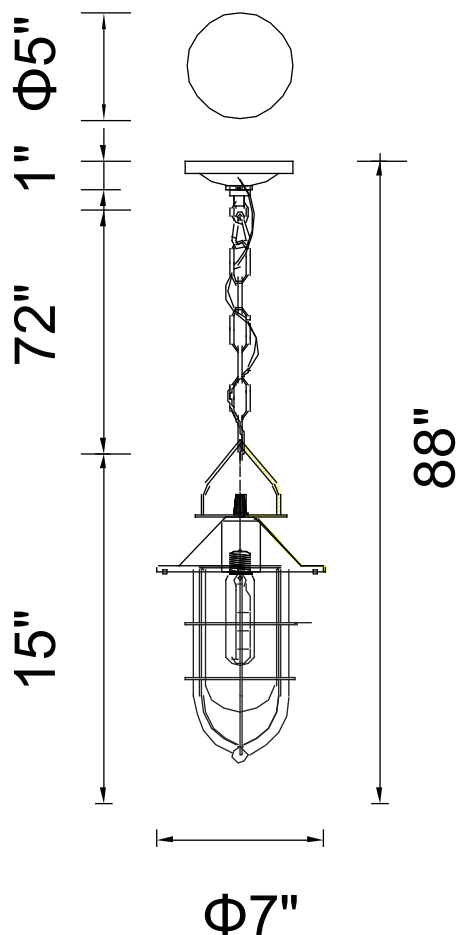

CWI LIGHTING

BRIGHTER LIVING. SIMPLIFIED.

PROJECT: _____

FIXTURE TYPE: _____

LOCATION: _____

CONTACT/PHONE: _____

Item	9642P7-1-101
Collection	RHINE
Finish	Black
Glass	-----
Crystal	-----
Input	120V AC,60HZ,AC

Shade	-----
Length/Dia.	7"
Width/Ext.	-----
Height	15"
Maximum	88"
Lumens	-----

Light Source	E26
Bulb Info.	1x60W
Included	-----
Dimmable	No
Color	-----
Weight	-----