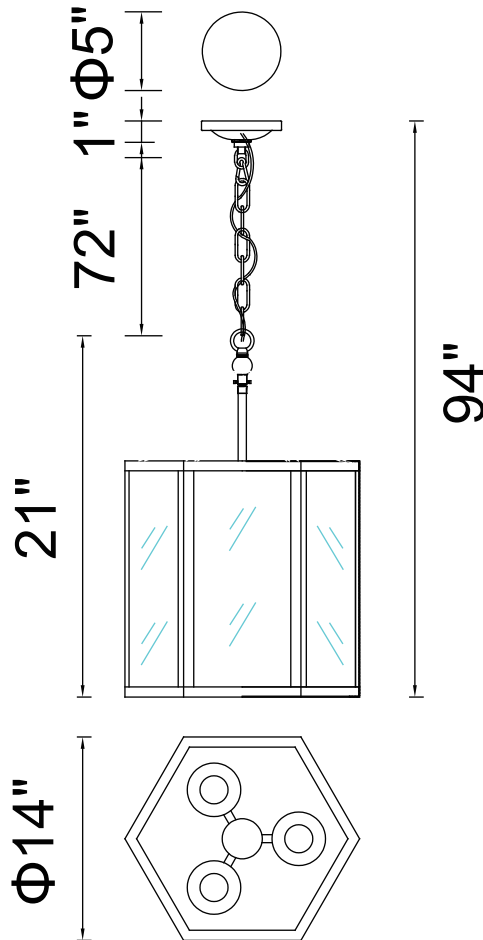

CWI LIGHTING

BRIGHTER LIVING. SIMPLIFIED.

PROJECT: _____

FIXTURE TYPE: _____

LOCATION: _____

CONTACT/PHONE: _____

Item	9647P14-3-601
Collection	DESIRE
Finish	Chrome
Glass	Clear
Crystal	-----
Input	120V AC,60HZ,AC

Shade	-----
Length/Dia.	14"
Width/Ext.	14"
Height	21"
Maximum	94"
Lumens	-----

Light Source	E12
Bulb Info.	3×60W
Included	-----
Dimmable	No
Color	-----
Weight	