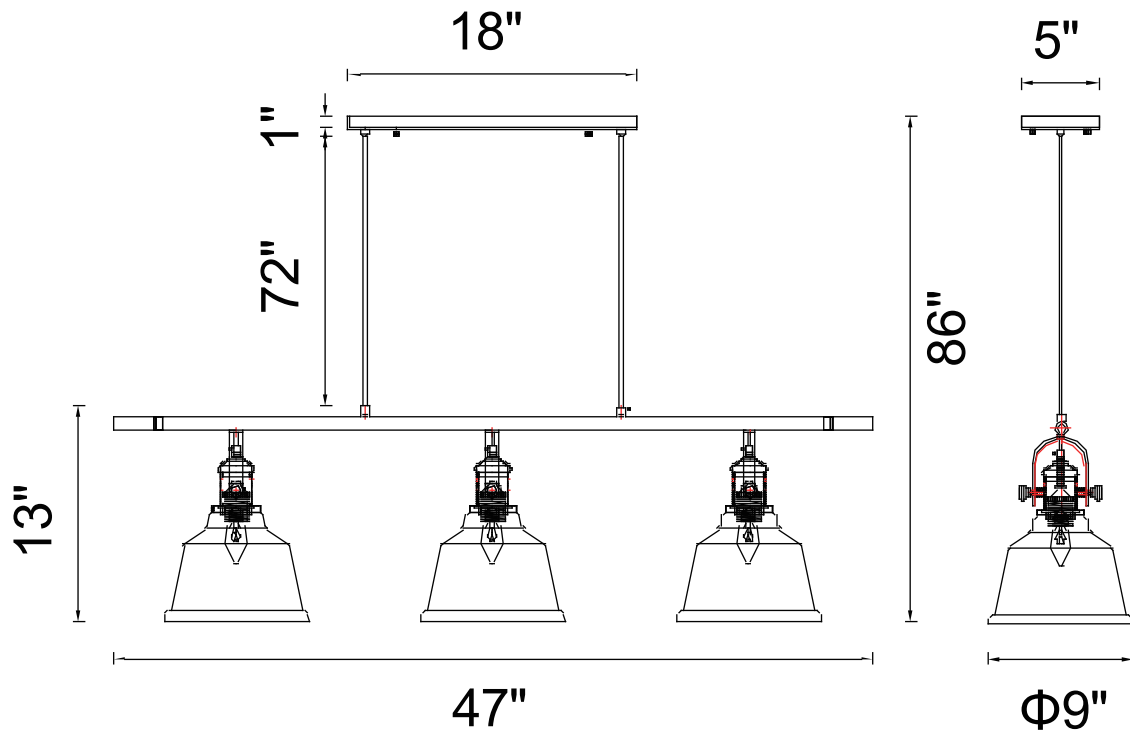

CWI LIGHTING

BRIGHTER LIVING. SIMPLIFIED.

PROJECT: _____

FIXTURE TYPE: _____

LOCATION: _____

CONTACT/PHONE: _____

Item	9649P47-3
Collection	TOWER BELL
Finish	Black+Copper
Glass	Blue
Crystal	-----
Input	120V AC,60HZ,AC

Shade	-----
Length/Dia.	47"
Width/Ext.	9"
Height	11"
Maximum	68"
Lumens	-----

Light Source	E26
Bulb Info.	3×60W
Included	-----
Dimmable	No
Color	-----
Weight	