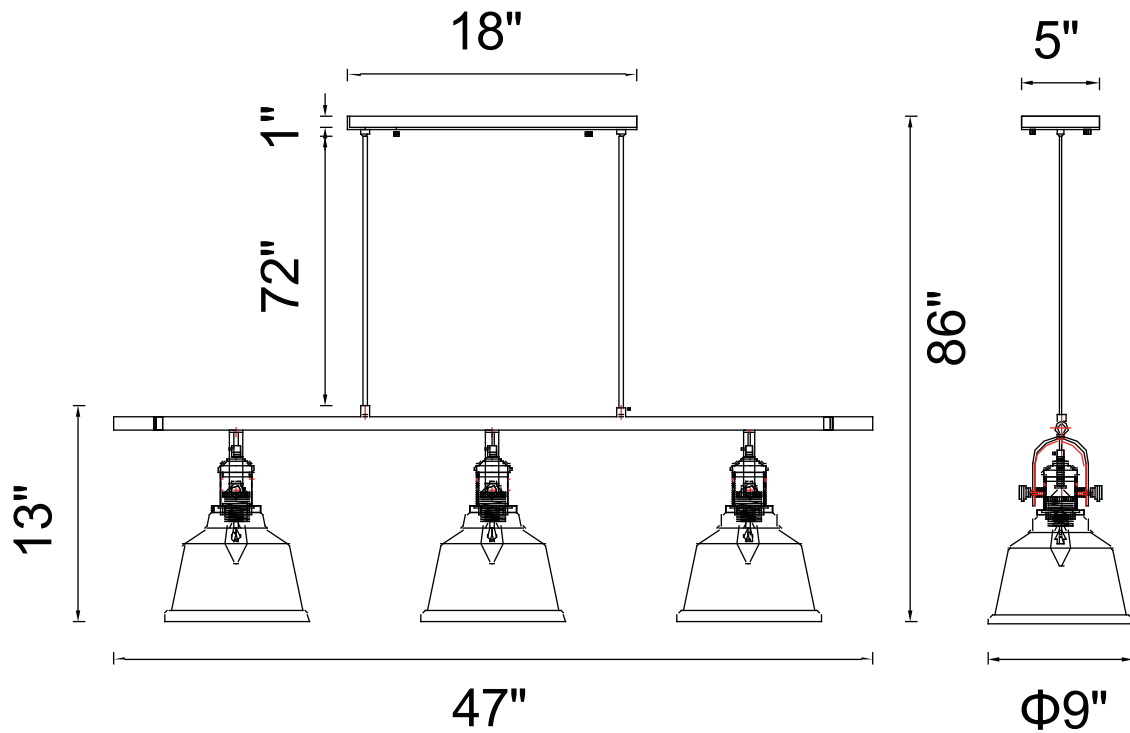

CWI LIGHTING

BRIGHTER LIVING. SIMPLIFIED.

PROJECT: _____

FIXTURE TYPE: _____

LOCATION: _____

CONTACT/PHONE: _____

Item	9649P47-3
Collection	TOWER BELL
Finish	Black+Copper
Glass	Clear
Crystal	-----
Input	120V AC,60HZ,AC

Shade	-----
Length/Dia.	47"
Width/Ext.	9"
Height	11"
Maximum	68"
Lumens	-----

Light Source	E26
Bulb Info.	3×60W
Included	-----
Dimmable	No
Color	-----
Weight	

CWILIGHTING
www.cwilighting.com
Info@cwilighting.com