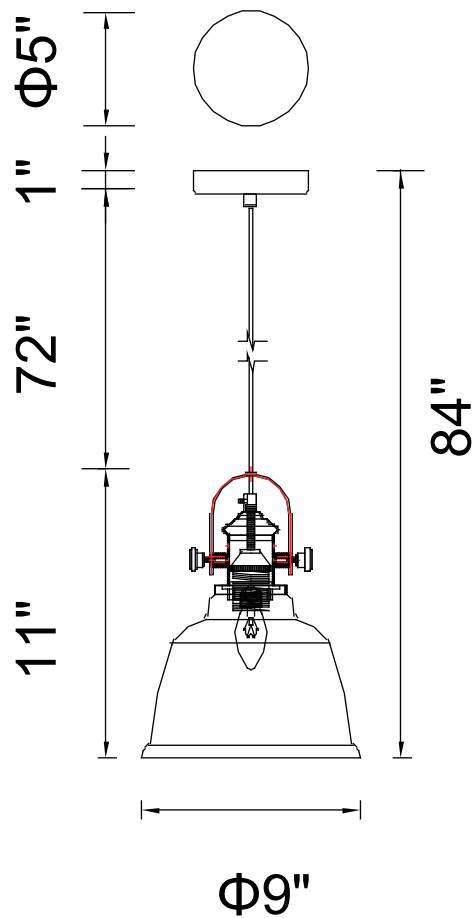

CWI LIGHTING

BRIGHTER LIVING. SIMPLIFIED.

PROJECT: _____

FIXTURE TYPE: _____

LOCATION: _____

CONTACT/PHONE: _____

Item	9649P9-1
Collection	TOWER BELL
Finish	Black+Copper
Glass	Blue
Crystal	-----
Input	120V AC,60HZ,AC

Shade	-----
Length/Dia.	9"
Width/Ext.	-----
Height	11"
Maximum	84"
Lumens	-----

Light Source	E26
Bulb Info.	1×60W
Included	-----
Dimmable	No
Color	-----
Weight	-----