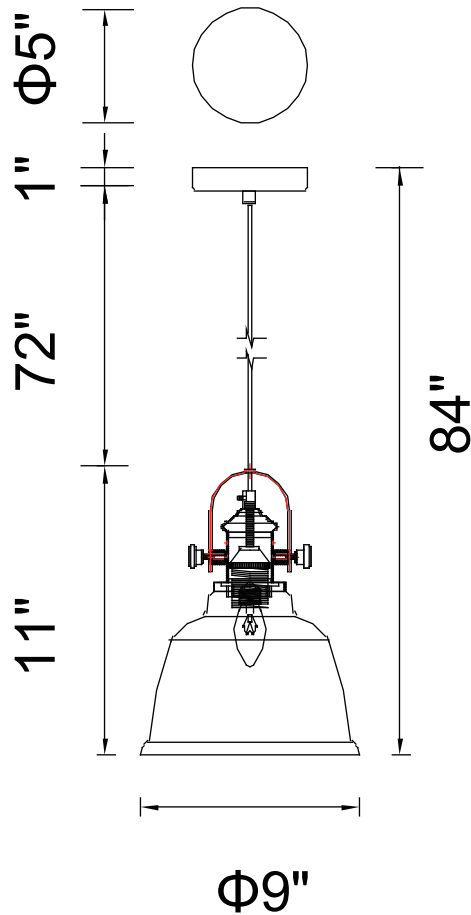

CWI LIGHTING

BRIGHTER LIVING. SIMPLIFIED.

PROJECT: _____

FIXTURE TYPE: _____

LOCATION: _____

CONTACT/PHONE: _____

Item	9649P9-1
Collection	TOWER BELL
Finish	Black+Copper
Glass	Clear
Crystal	-----
Input	120V AC,60HZ,AC

Shade	-----
Length/Dia.	9"
Width/Ext.	-----
Height	11"
Maximum	84"
Lumens	-----

Light Source	E26
Bulb Info.	1×60W
Included	-----
Dimmable	No
Color	-----
Weight	-----