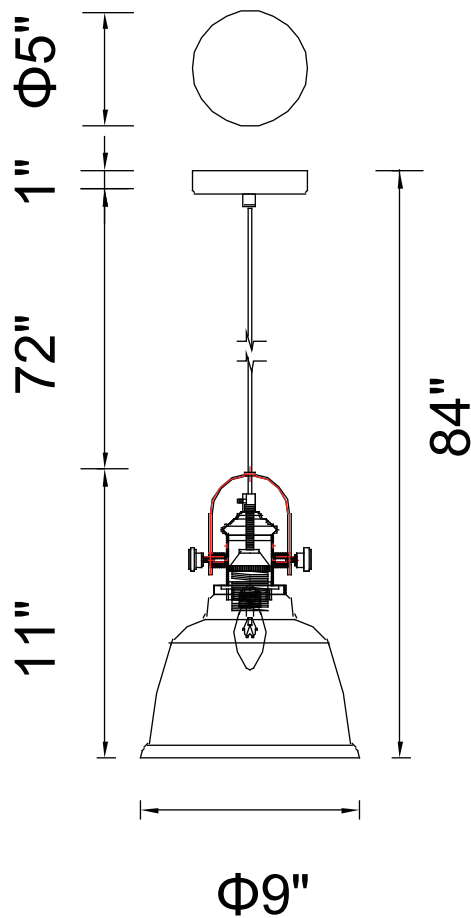

CWI LIGHTING

BRIGHTER LIVING. SIMPLIFIED.

PROJECT: _____

FIXTURE TYPE: _____

LOCATION: _____

CONTACT/PHONE: _____

Item	9649P9-1
Collection	TOWER BELL
Finish	Black+Copper
Glass	Smoke
Crystal	-----
Input	120V AC,60HZ,AC

Shade	-----
Length/Dia.	9"
Width/Ext.	-----
Height	11"
Maximum	84"
Lumens	-----

Light Source	E26
Bulb Info.	1×60W
Included	-----
Dimmable	No
Color	-----
Weight	