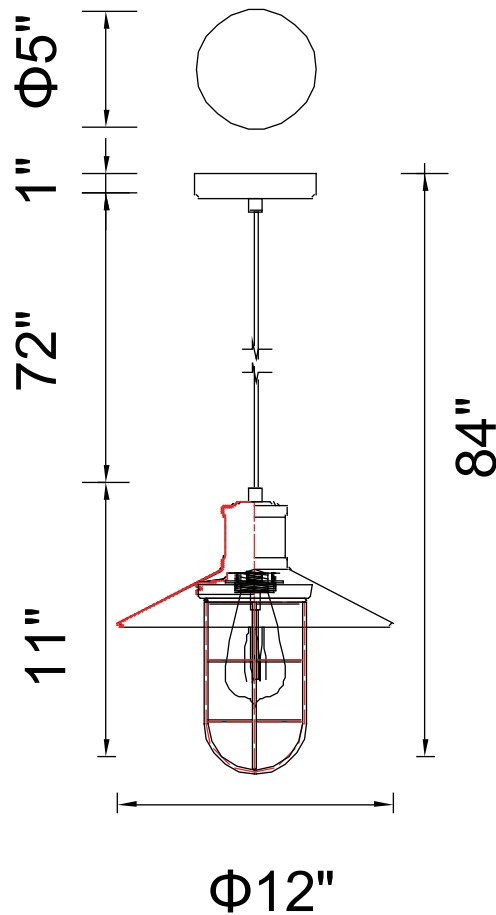

CWI LIGHTING

BRIGHTER LIVING. SIMPLIFIED.

PROJECT: _____

FIXTURE TYPE: _____

LOCATION: _____

CONTACT/PHONE: _____

Item	9670P11-1-101
Collection	BRAVE
Finish	Black
Glass	-----
Crystal	-----
Input	120V AC,60HZ,AC

Shade	-----
Length/Dia.	12"
Width/Ext.	-----
Height	11"
Maximum	84"
Lumens	-----

Light Source	E26
Bulb Info.	1x60W
Included	-----
Dimmable	No
Color	-----
Weight	-----