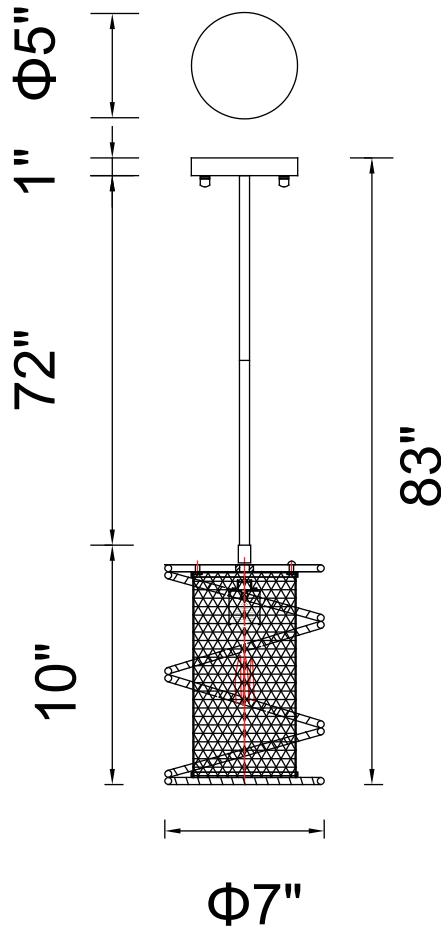

# CWI LIGHTING

BRIGHTER LIVING. SIMPLIFIED.

PROJECT: \_\_\_\_\_

FIXTURE TYPE: \_\_\_\_\_

LOCATION: \_\_\_\_\_

CONTACT/PHONE: \_\_\_\_\_

Item	9700P7-1-197
Collection	DARYA
Finish	Brown
Glass	-----
Crystal	-----
Input	120V AC,60HZ,AC

Shade	-----
Length/Dia.	7"
Width/Ext.	-----
Height	10"
Maximum	-----
Lumens	-----

Light Source	E26
Bulb Info.	1x60W
Included	-----
Dimmable	No
Color	-----
Weight	-----