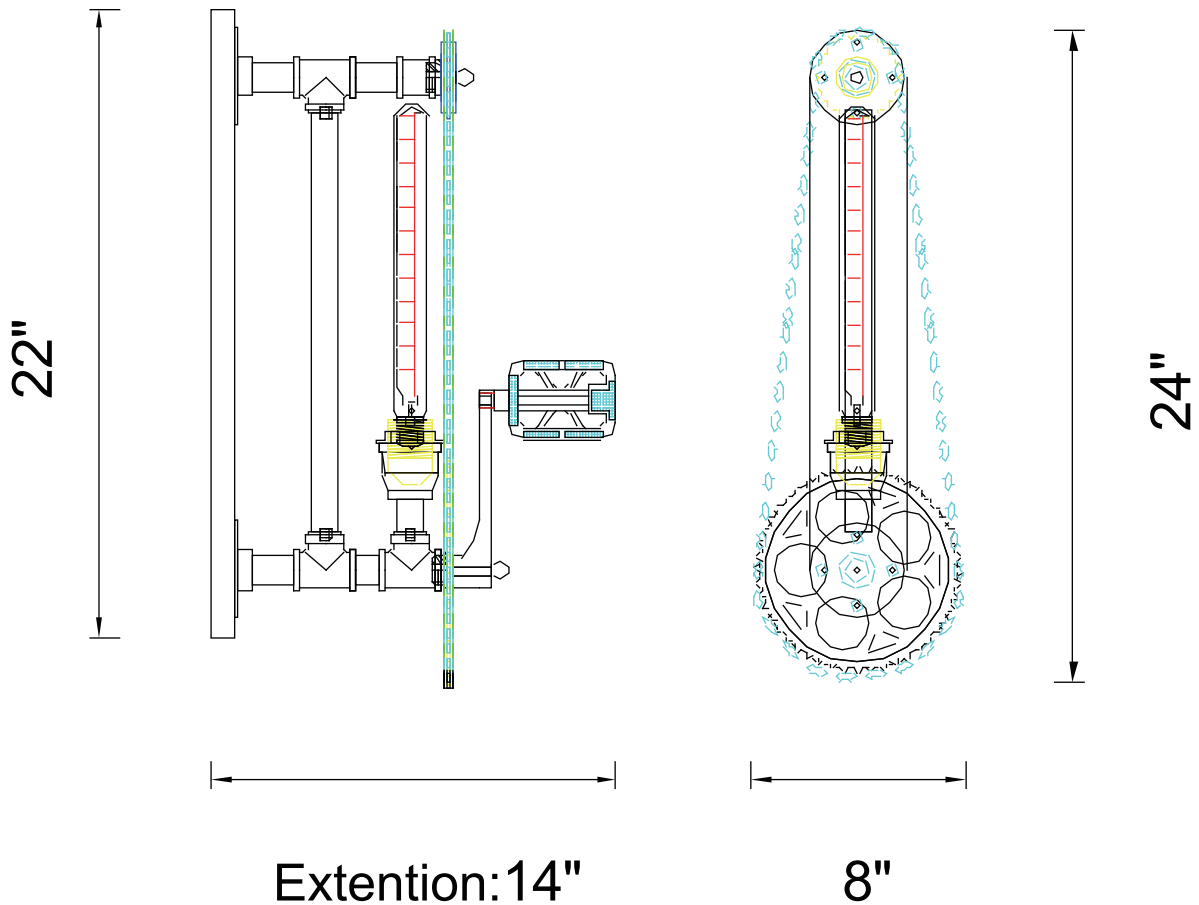

CWI LIGHTING

BRIGHTER LIVING. SIMPLIFIED.

PROJECT: _____

FIXTURE TYPE: _____

LOCATION: _____

CONTACT/PHONE: _____

Item	9707W8-1-187
Collection	BICI
Finish	Silver Gray
Glass	-----
Crystal	-----
Input	120V AC,60HZ,AC

Shade	-----
Length/Dia.	8"
Width/Ext.	14"
Height	24"
Maximum	-----
Lumens	-----

Light Source	E26
Bulb Info.	1×60W
Included	-----
Dimmable	No
Color	-----
Weight	