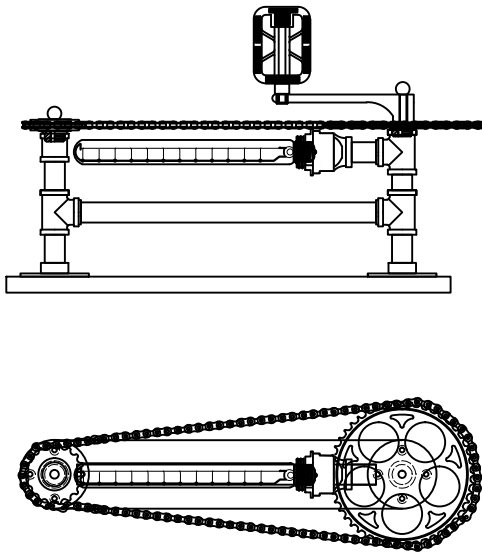

Trade Mark:
CRYSTAL WORLD INC

Product Name: Wall lamp
Model :9707W8-1
120Vac, 60Hz,AC ONLY
Lamp Size:W8"*H24"*E14"

PENDANT LAMP ASSEMBLY INSTRUCTIONS

1. Please take off the plastic sheet from the lamp body.
2. Install bulbs(NOT INCLUDED).USE **120V E26** | **1*40W Max.**