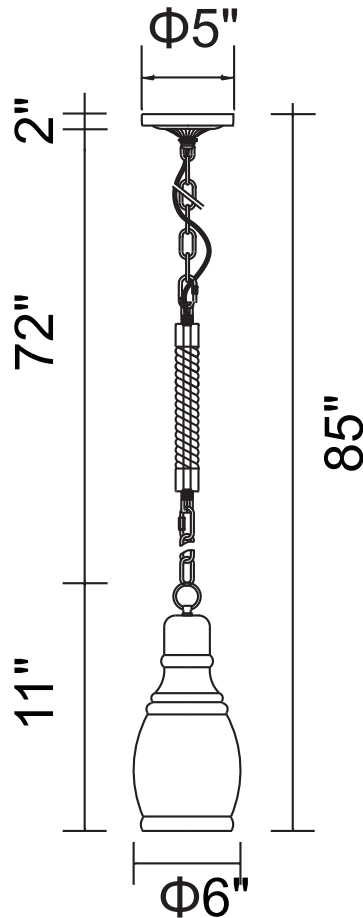

CWI LIGHTING

BRIGHTER LIVING. SIMPLIFIED.

PROJECT: _____

FIXTURE TYPE: _____

LOCATION: _____

CONTACT/PHONE: _____

Item	9750P6-1-101
Collection	FYNE
Finish	Black
Glass	Amber
Crystal	-----
Input	120V AC,60HZ,AC

Shade	-----
Length/Dia.	6"
Width/Ext.	-----
Height	9"
Maximum	85"
Lumens	-----

Light Source	E26
Bulb Info.	1×60W
Included	-----
Dimmable	No
Color	-----
Weight	