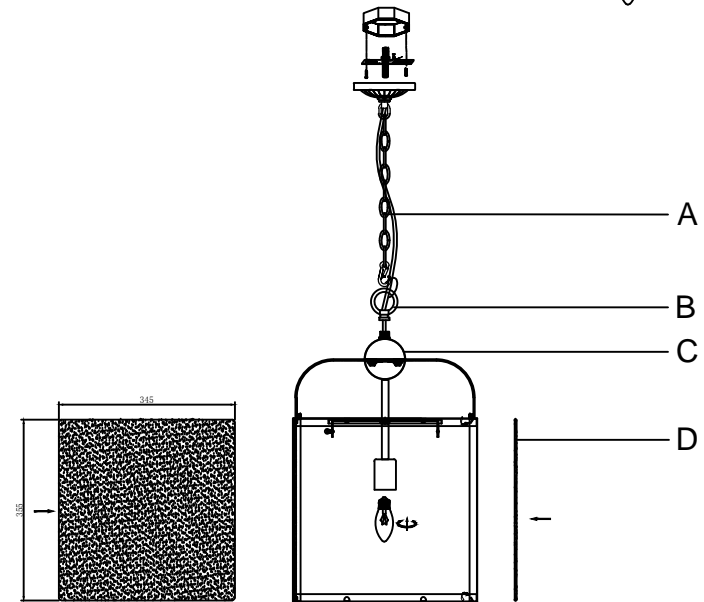

Trade Mark:  
CRYSTAL WORLD INC

Product Name: Pendant lamp  
Model :9804P14-1-S-121  
120Vac, 60Hz,AC ONLY  
Lamp Size:L14"XW14"X20"H-59"H

Intertek  
4006677

Page 1/4

## PENDANT LAMP ASSEMBLY INSTRUCTIONS

1. Please fix (E) with (B).
2. Please fix (D) with (B).
3. Please fix (B) with (C) and (A) with (B).
4. Please wear gloves when you hanging the crystal.
5. Install bulbs( NOT INCLUDED).USE **120V E26**  **1\*60W Max.**

4PCS

345mm\*355mm\*  
1PCS

1PCS

Ø218mm\*350mm\*  
1PCS

Page 2/4