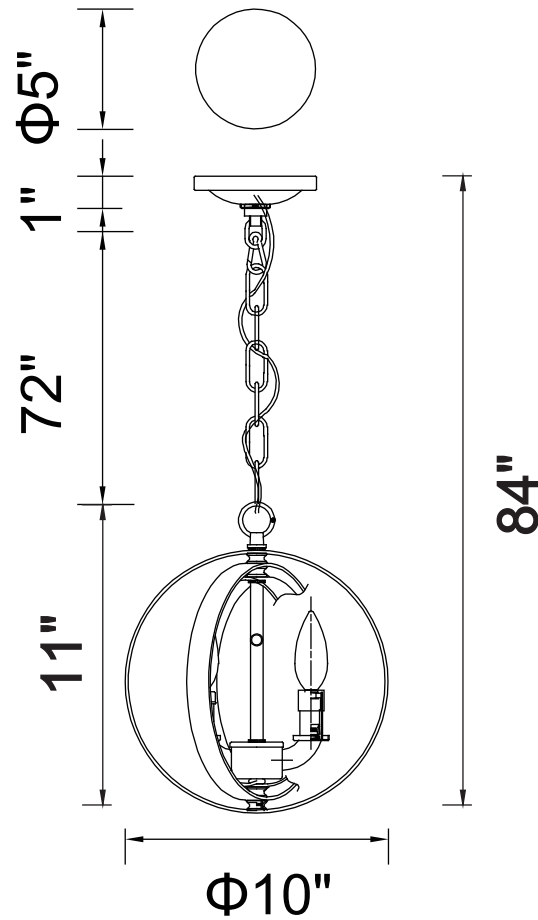

CWI LIGHTING

BRIGHTER LIVING. SIMPLIFIED.

PROJECT: _____

FIXTURE TYPE: _____

LOCATION: _____

CONTACT/PHONE: _____

Item	9811P10-3-604
Collection	DELROY
Finish	Antique Brass
Glass	-----
Crystal	-----
Input	120V AC,60HZ,AC

Shade	-----
Length/Dia.	10"
Width/Ext.	-----
Height	11"
Maximum	84"
Lumens	-----

Light Source	E12
Bulb Info.	3×60W
Included	-----
Dimmable	No
Color	-----
Weight	-----

CWILIGHTING
www.cwilighting.com
Info@cwilighting.com