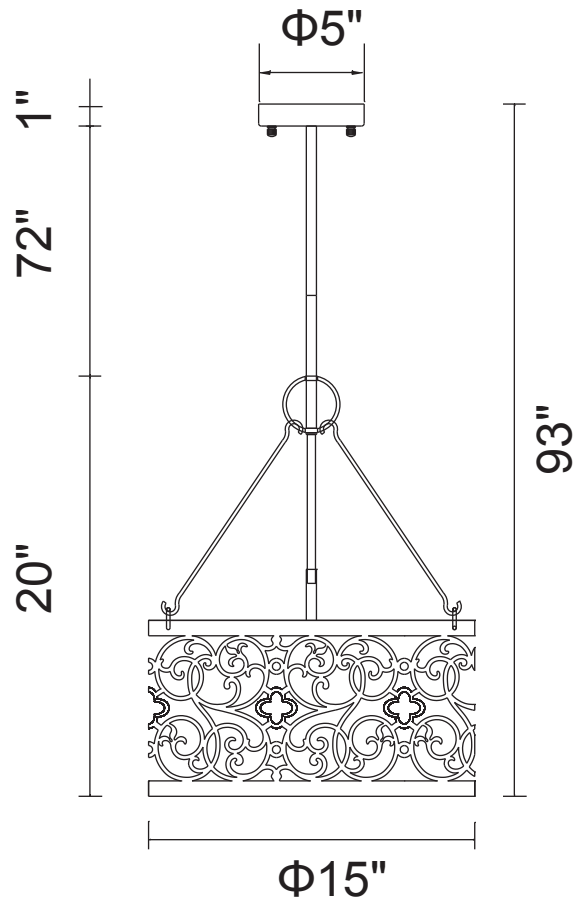

CWI LIGHTING

BRIGHTER LIVING. SIMPLIFIED.

PROJECT: _____

FIXTURE TYPE: _____

LOCATION: _____

CONTACT/PHONE: _____

Item	9832P15-3-106
Collection	ALEXANDRA
Finish	Rubbed Silver
Glass	White
Crystal	-----
Input	120V AC,60HZ,AC

Shade	-----
Length/Dia.	15"
Width/Ext.	-----
Height	20"
Maximum	93"
Lumens	-----

Light Source	E26
Bulb Info.	3×60W
Included	-----
Dimmable	No
Color	-----
Weight	