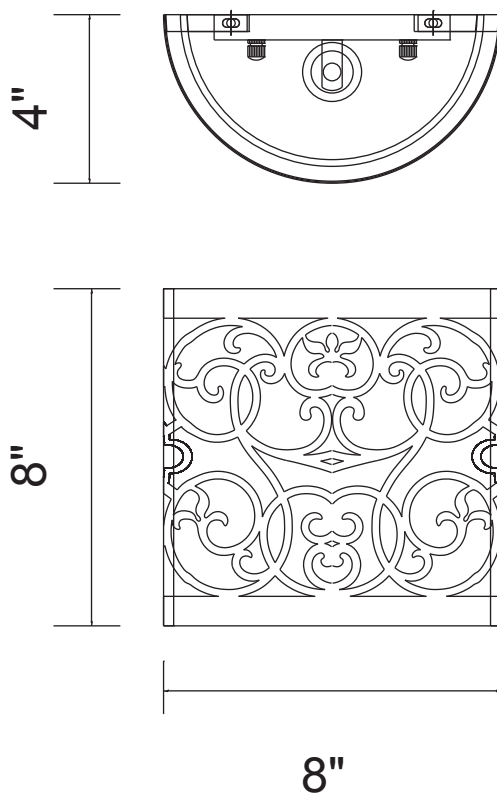

CWI LIGHTING

BRIGHTER LIVING. SIMPLIFIED.

PROJECT: _____
 FIXTURE TYPE: _____
 LOCATION: _____
 CONTACT/PHONE: _____

Item	9832W8-1-106
Collection	ALEXANDRA
Finish	Rubbed Silver
Glass	White
Crystal	-----
Input	120V AC,60HZ,AC

Shade	-----
Length/Dia.	8"
Width/Ext.	4"
Height	8"
Maximum	8"
Lumens	-----

Light Source	E12
Bulb Info.	1×60W
Included	-----
Dimmable	No
Color	-----
Weight	