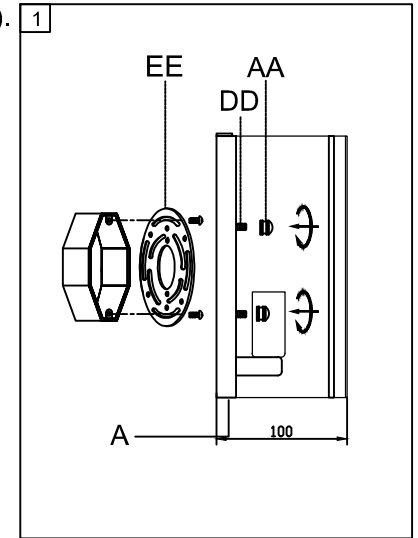

Trade Mark:
CRYSTAL WORLD INC

Product Name: Wall lamp
Model :9832W8-106
120Vac, 60Hz,AC ONLY
Lamp Size:W8"xH8"xE4"

Intertek
4006677

WALL LAMP ASSEMBLY INSTRUCTIONS

1. Place fixture (A) onto Butterfly (EE).
Secure with cap nuts (AA).

Hardware Used

AA Cap nut		X 2
DD Mounting screw		X 2

2. Install light bulbs (not included).
Use bulb
120V E12 1*40W Max.