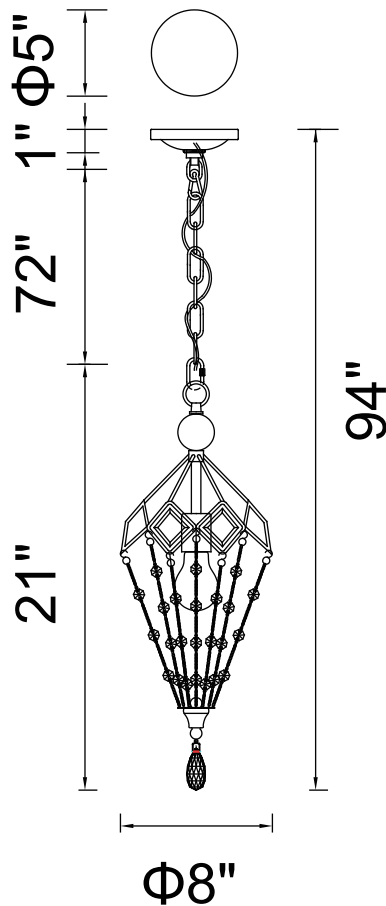

CWI LIGHTING

BRIGHTER LIVING. SIMPLIFIED.

PROJECT: _____

FIXTURE TYPE: _____

LOCATION: _____

CONTACT/PHONE: _____

Item	9840P8-1-161
Collection	PEMBINA
Finish	Speckled Nickel
Glass	-----
Crystal	Clear
Input	120V AC,60HZ,AC

Shade	-----
Length/Dia.	8"
Width/Ext.	-----
Height	21"
Maximum	94"
Lumens	-----

Light Source	E26
Bulb Info.	1×60W
Included	-----
Dimmable	No
Color	-----
Weight	