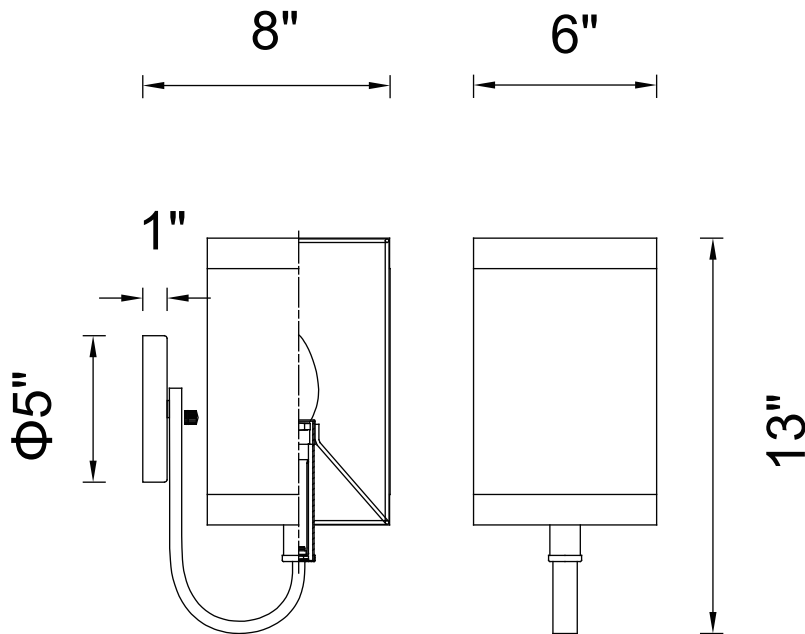

CWI LIGHTING

BRIGHTER LIVING. SIMPLIFIED.

PROJECT: _____

FIXTURE TYPE: _____

LOCATION: _____

CONTACT/PHONE: _____

Item	9848W6-1-601
Collection	ORCHID
Finish	Chrome
Glass	-----
Crystal	-----
Input	120V AC,60HZ,AC

Shade	White
Length/Dia.	6"
Width/Ext.	8"
Height	13"
Maximum	-----
Lumens	-----

Light Source	E12
Bulb Info.	1×60W
Included	-----
Dimmable	No
Color	-----
Weight	-----