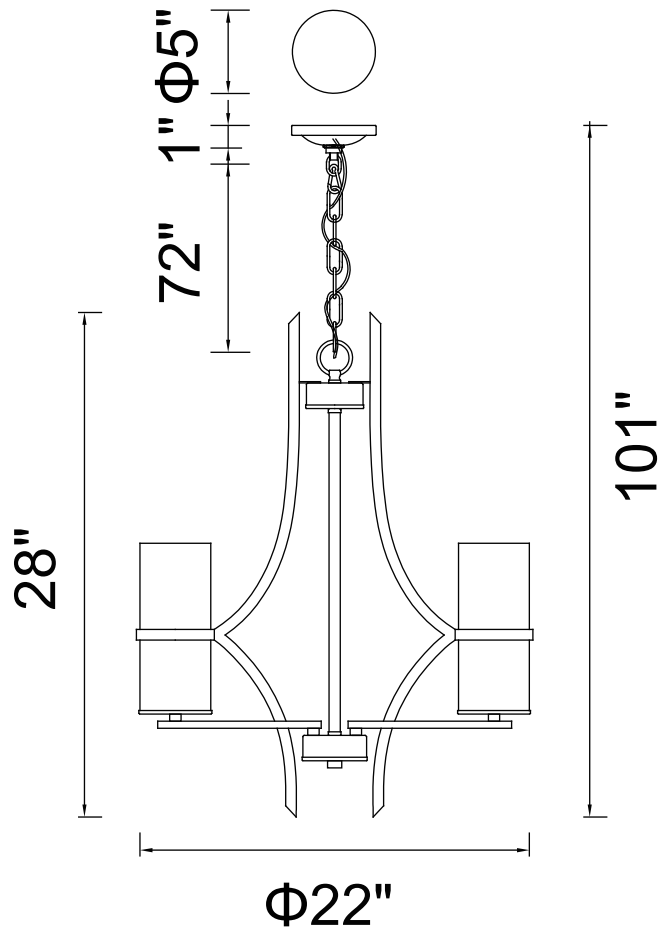

# CWI LIGHTING

BRIGHTER LIVING. SIMPLIFIED.

PROJECT: \_\_\_\_\_

FIXTURE TYPE: \_\_\_\_\_

LOCATION: \_\_\_\_\_

CONTACT/PHONE: \_\_\_\_\_

Item	9858P22-3-101
Collection	VANNA
Finish	Black
Glass	Smoke
Crystal	-----
Input	120V AC,60HZ,AC

Shade	-----
Length/Dia.	22"
Width/Ext.	-----
Height	28"
Maximum	101"
Lumens	-----

Light Source	E12
Bulb Info.	3×60W
Included	-----
Dimmable	No
Color	-----
Weight	-----