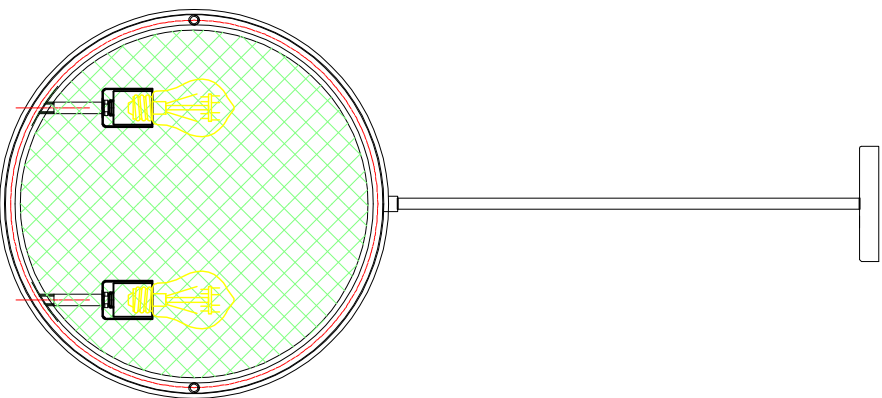

Product Name: Ceiling lamp
Model : 9904P16-2-101
120Vac, 60Hz, AC ONLY
Lamp Size: L:16" *R4" *H60"

Trade Mark:
CRYSTAL WORLD INC

PENDANT LAMP ASSEMBLY INSTRUCTIONS

1. Please take off the plastic sheet from the lamp body.
2. Install bulbs(NOT INCLUDED). USE **120V E26**  **2*Max.60W**
3. Please fix (A) with (B).