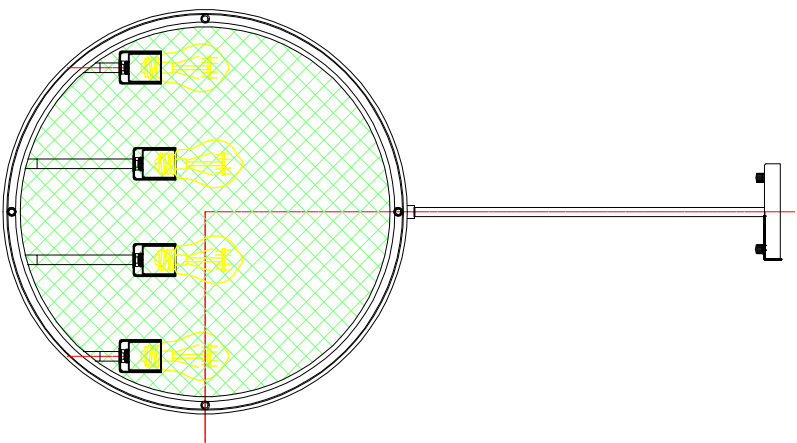

Product Name: Ceiling lamp
Model : 9904P20-4-101
120Vac, 60Hz, AC ONLY
Lamp Size: L:20" *R4" *H:64"

Trade Mark:
CRYSTAL WORLD INC

PENDANT LAMP ASSEMBLY INSTRUCTIONS

Install bulb(s) (NOT INCLUDED), USE 120V E26  4*Max. 60W