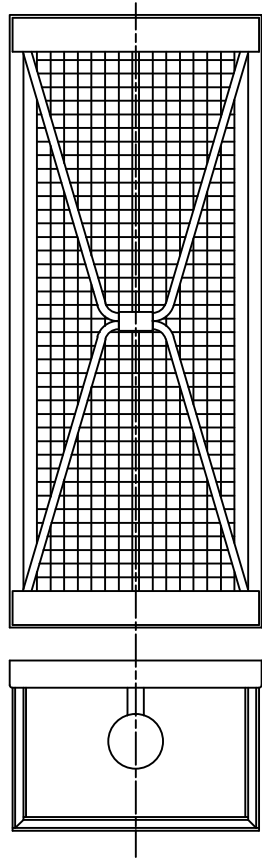

Product Name: Wall lamp
Model :9914W7-1-A-204
120Vac, 60Hz,AC ONLY
Lamp Size:W7"*H18"*E5"

Trade Mark:
CRYSTAL WORLD INC

WALL LAMP ASSEMBLY INSTRUCTIONS

Install bulbs (NOT INCLUDED).USE **120V E26 1*60W Max.**

Hardware Used

AA Cap nut  X 2
DD Mounting screw  X 4