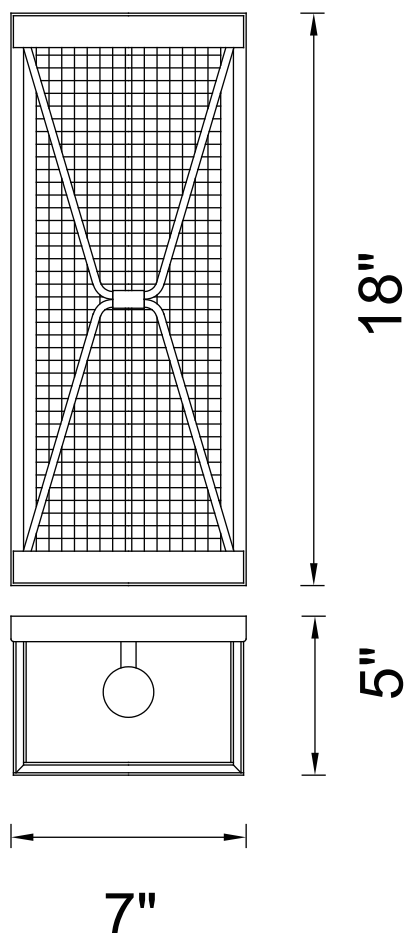

CWI LIGHTING

BRIGHTER LIVING. SIMPLIFIED.

PROJECT: _____

FIXTURE TYPE: _____

LOCATION: _____

CONTACT/PHONE: _____

Item	9914W7-1-A-204
Collection	KALI
Finish	Light Brown
Glass	-----
Crystal	-----
Input	120V AC,60HZ,AC

Shade	-----
Length/Dia.	7"
Width/Ext.	5"
Height	18"
Maximum	-----
Lumens	-----

Light Source	E26
Bulb Info.	1×60W
Included	-----
Dimmable	No
Color	-----
Weight	-----