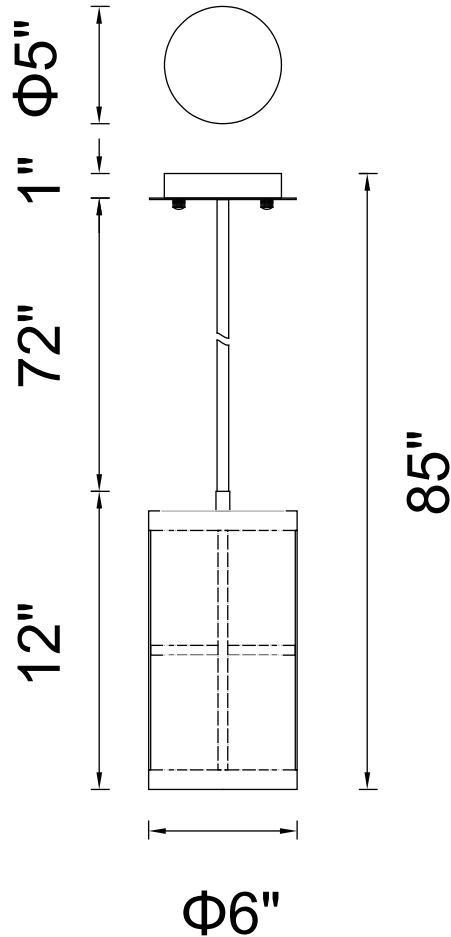

CWI LIGHTING

BRIGHTER LIVING. SIMPLIFIED.

PROJECT: _____

FIXTURE TYPE: _____

LOCATION: _____

CONTACT/PHONE: _____

Item	9930P6-1-209
Collection	MANITO
Finish	Pewter
Glass	-----
Crystal	-----
Input	120V AC,60HZ,AC

Shade	-----
Length/Dia.	6"
Width/Ext.	-----
Height	12"
Maximum	85"
Lumens	-----

Light Source	E26
Bulb Info.	1×60W
Included	-----
Dimmable	No
Color	-----
Weight	